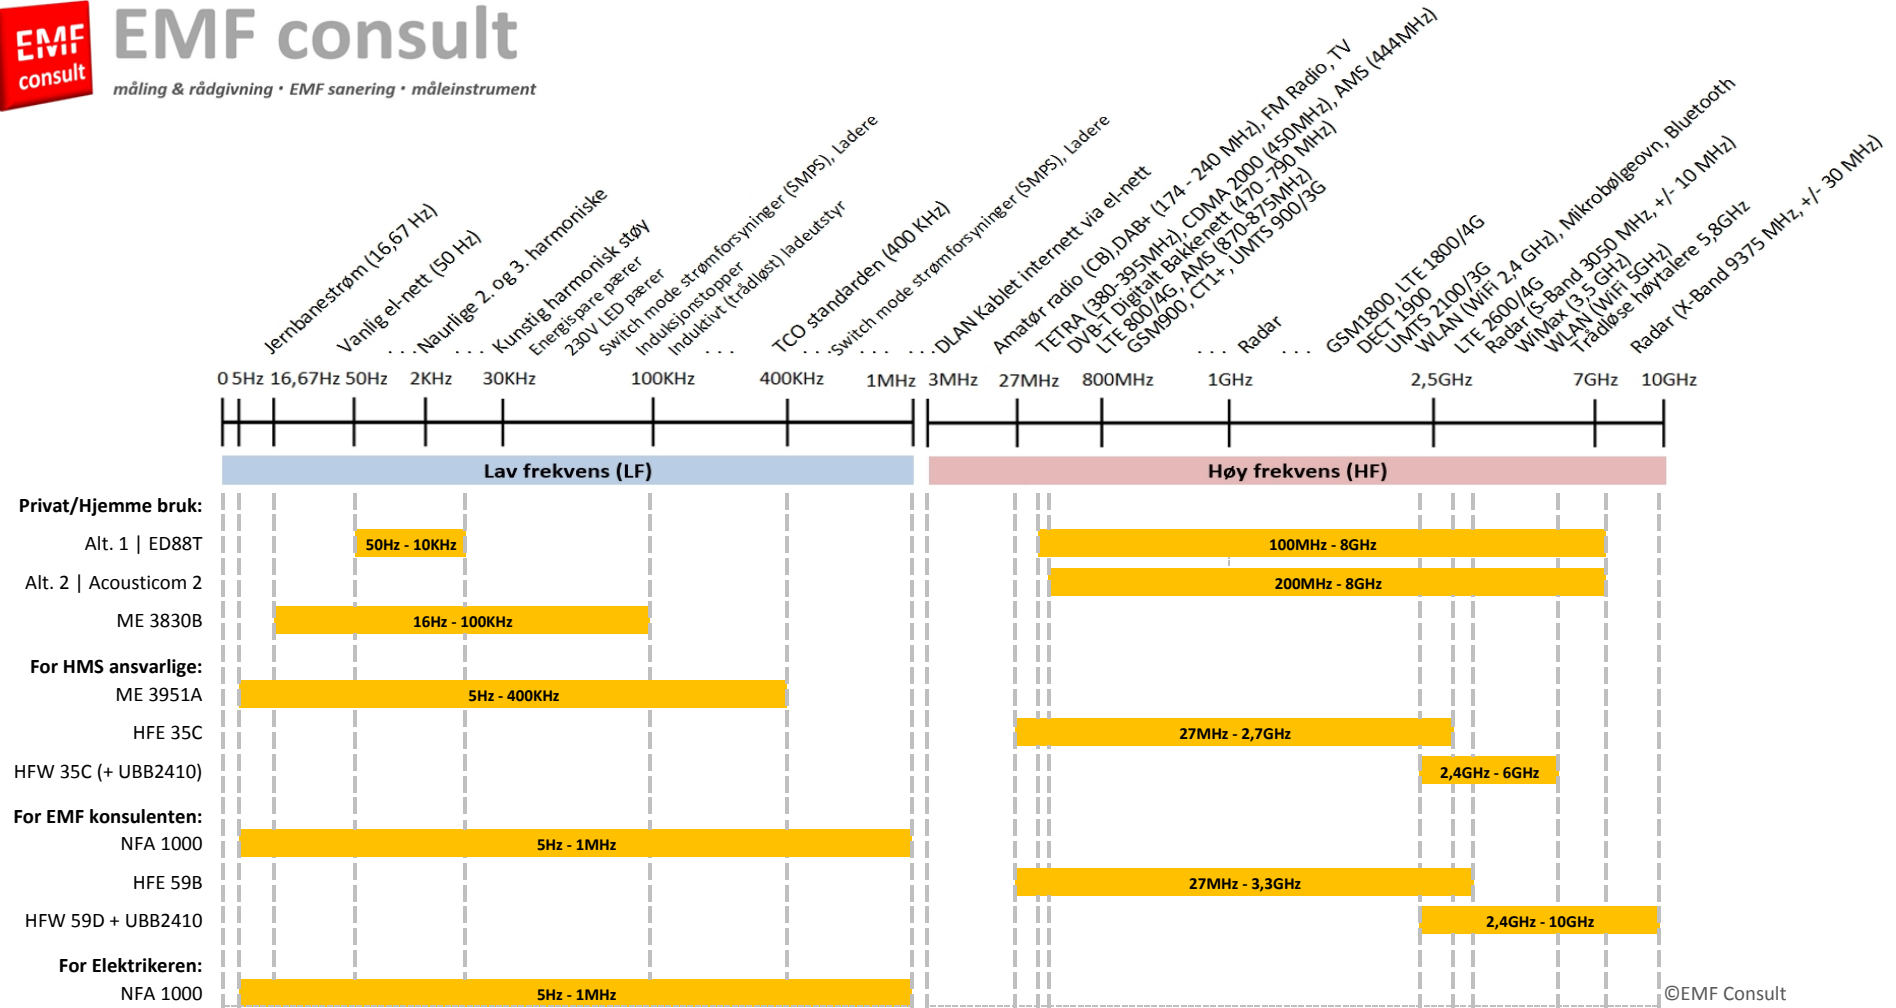

EMF consult

måling & rådgivning • EMF sanering • måleinstrument

©EMF Consult

Forkortelser:	
HMS (Helse, Miljø og Sikkerhet)	LTE (Long Term Evolution) - 4G standard
EMF (ElektroMagnetiske Felt)	WiMax (Worldwide Interoperability for Microwave Access)
TCO (Tjänstemännens CentralOrganisation)	Wi-Fi (Wireless Fidelity)
GSM (Global System for Mobile Communications)	WLAN (Wireless Local Area Network)
UMTS (Universal Mobile Telecommunications System) - 3G standard	DLAN (Direct Local Area Network)
CDMA (er navn på en 3G standard brukt av bl.a. ICE)	CT1+ (Cordless Telephone)
DVB-T (Digital Video Broadcasting – Terrestrial)	DECT (Digital Enhanced Cordless Telecommunications)
TETRA (TERrestrial Trunked RAdio)	RADAR (RADio Detection And Ranging)